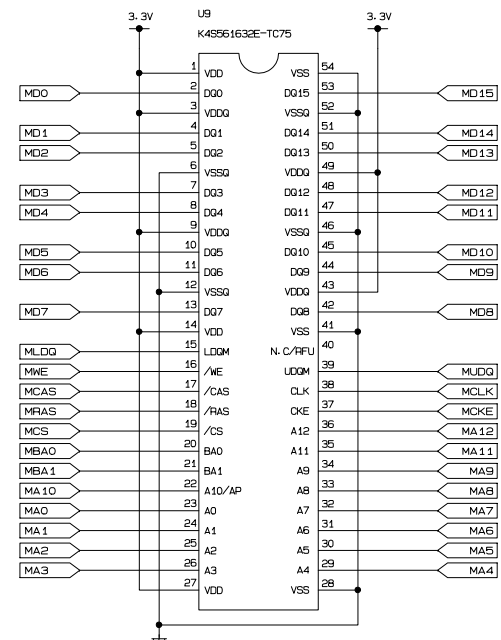

CARTRIDGE SLOT

JOY STICK

CLOCK

RESET

POWER

SDRAM

CONFIG

LED