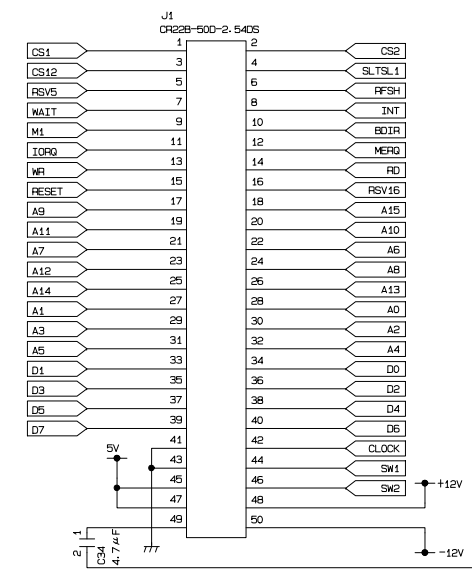

CARTRIDGE SLOT

JOY STICK

CLOCK

RESET

POWER

SDRAM

CONFIG

LED