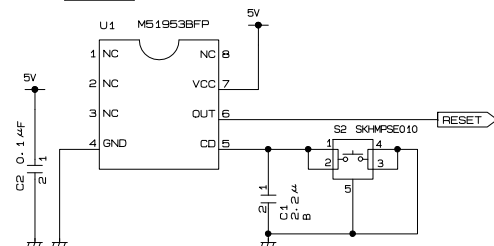

CARTRIDGE SLOT

JOY STICK

CLOCK

RESET

POWER

SDRAM

CONFIG

LED