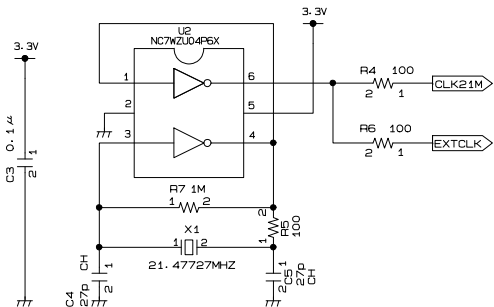

CARTRIDGE SLOT

JOY STICK

CLOCK

RESET

POWER

SDRAM

CONFIG

LED