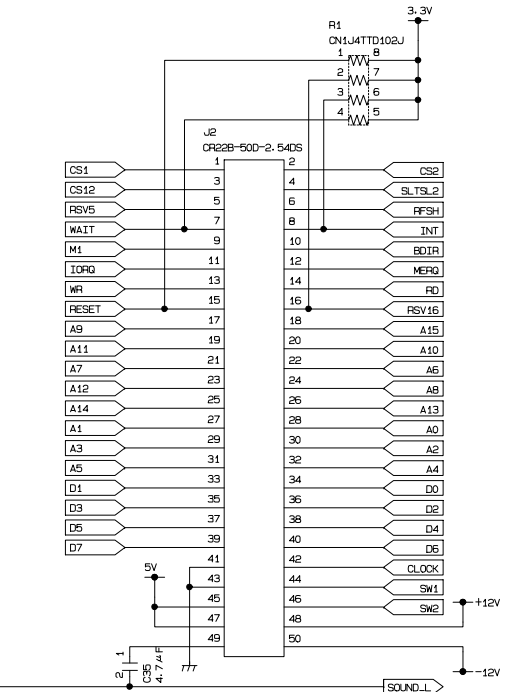

CARTRIDGE SLOT

JOY STICK

CLOCK

RESET

POWER

SDRAM

CONFIG

LED