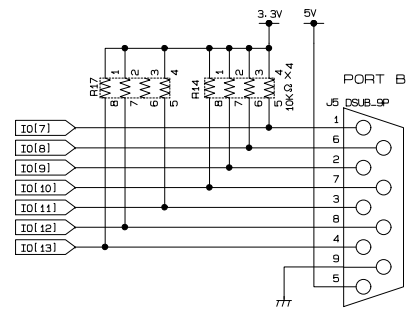

CARTRIDGE SLOT

JOY STICK

CLOCK

RESET

POWER

SDRAM

CONFIG

LED