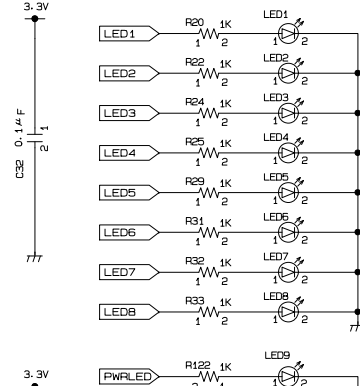

CARTRIDGE SLOT

JOY STICK

CLOCK

RESET

POWER

SDRAM

CONFIG

LED