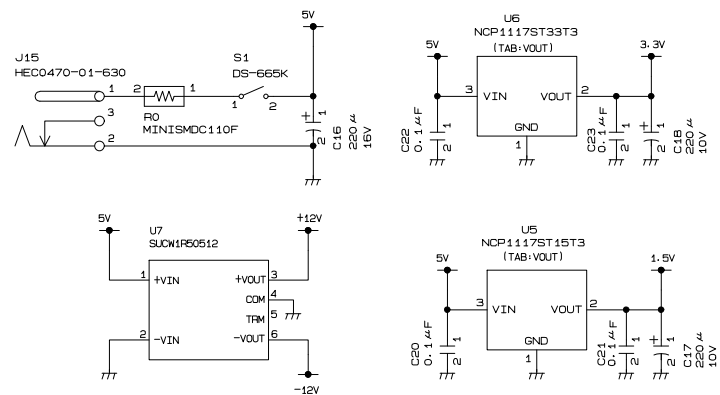

CARTRIDGE SLOT

JOY STICK

CLOCK

RESET

POWER

SDRAM

CONFIG

LED