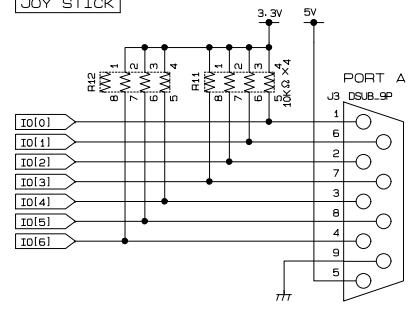

CARTRIDGE SLOT

JOY STICK

CLOCK

RESET

POWER

SDRAM

CONFIG

LED