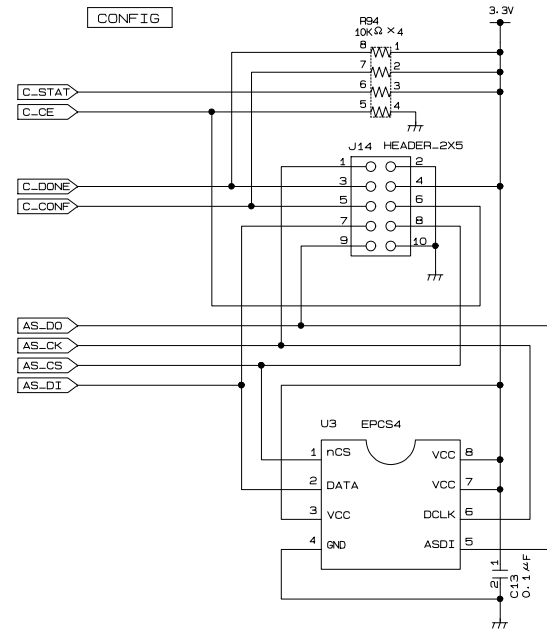

CARTRIDGE SLOT

JOY STICK

CLOCK

RESET

POWER

SDRAM

CONFIG

LED